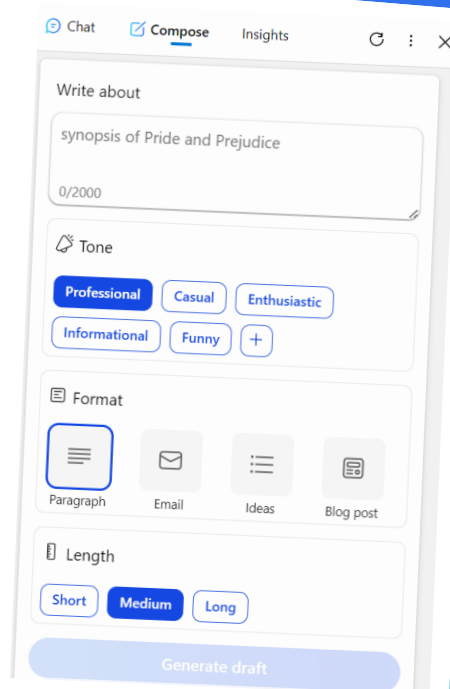

A QUICK GUIDE TO

Created by @miss_aird

BING CHAT FOR EDUCATORS

WHAT IS BING CHAT?

Bing Chat is available at bing.com/chat and is built into the Microsoft Edge sidebar where you can ask complex questions, find comprehensive answers, get summarized information, find inspiration to build upon whilst remaining in the same tab. Bing Chat integrates with Bing's search engine and provides a paragraph summary in response to your queries. You can continue asking follow-up questions to refine the result.

CITE SOURCES

When you get a reply to a prompt, Bing also lists any sources and links below the message bubble.

Including sources enables users to fact-check the information provided by Bing Chat.

You can also explore additional details and dive deeper into a topic of interest as well as being able to access the original articles, studies, or reports to gain a more comprehensive understanding.

COMPOSE

The Compose feature helps you create drafts with ease and confidence. Tailor your drafts for emails, text, lists or blog posts.

In the "Write about" section, type the details of the content you want to compose. Compose will generate drafts based on your input and allow you to select from multiple tones, formats, and lengths.

LEARN MORE ON THE MICROSOFT LEARN COURSE [HERE](#)

BING IMAGE CREATOR

Ask Bing to create a brand new image for you, using only your words. Write 'create me an image of' or 'draw me an image of' and finish off with exactly what you're looking for. Image Creator works best when you're more descriptive, so add details like adjectives, locations, or even artistic styles.