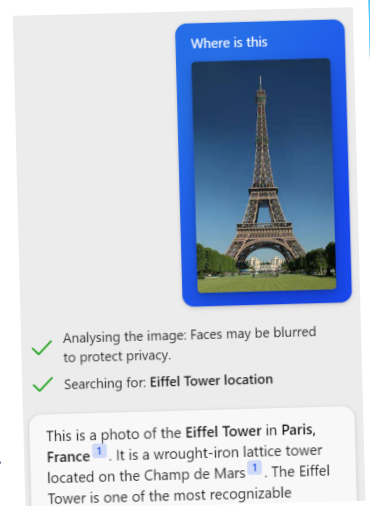

LEARN MORE ON THE MICROSOFT LEARN COURSE [HERE](#)

BING IMAGE CREATOR

Ask Bing to create a brand new image for you, using only your words. Write 'create me an image of' or 'draw me an image of' and finish off with exactly what you're looking for. Image Creator works best when you're more descriptive, so add details like adjectives, locations, or even artistic styles.

For example, 'create an image of a unicorn sunbathing on the beach with a rainbow'

VISUAL SEARCHES

Visual Search in Bing Chat allows you to input images to Bing chat and ask questions about them. You can ask questions about images that are difficult to describe, for example; get a recipe for a dish you don't know the name of, identify a building you don't recognize, and much more.

To use Visual Search in Chat, click on the camera icon in the input bar in Bing chat, upload a picture from your device or provide a website link.

PDF FEATURE

When you have a PDF open you can ask the Bing Chat Sidebar questions about the document. You may want to ask: